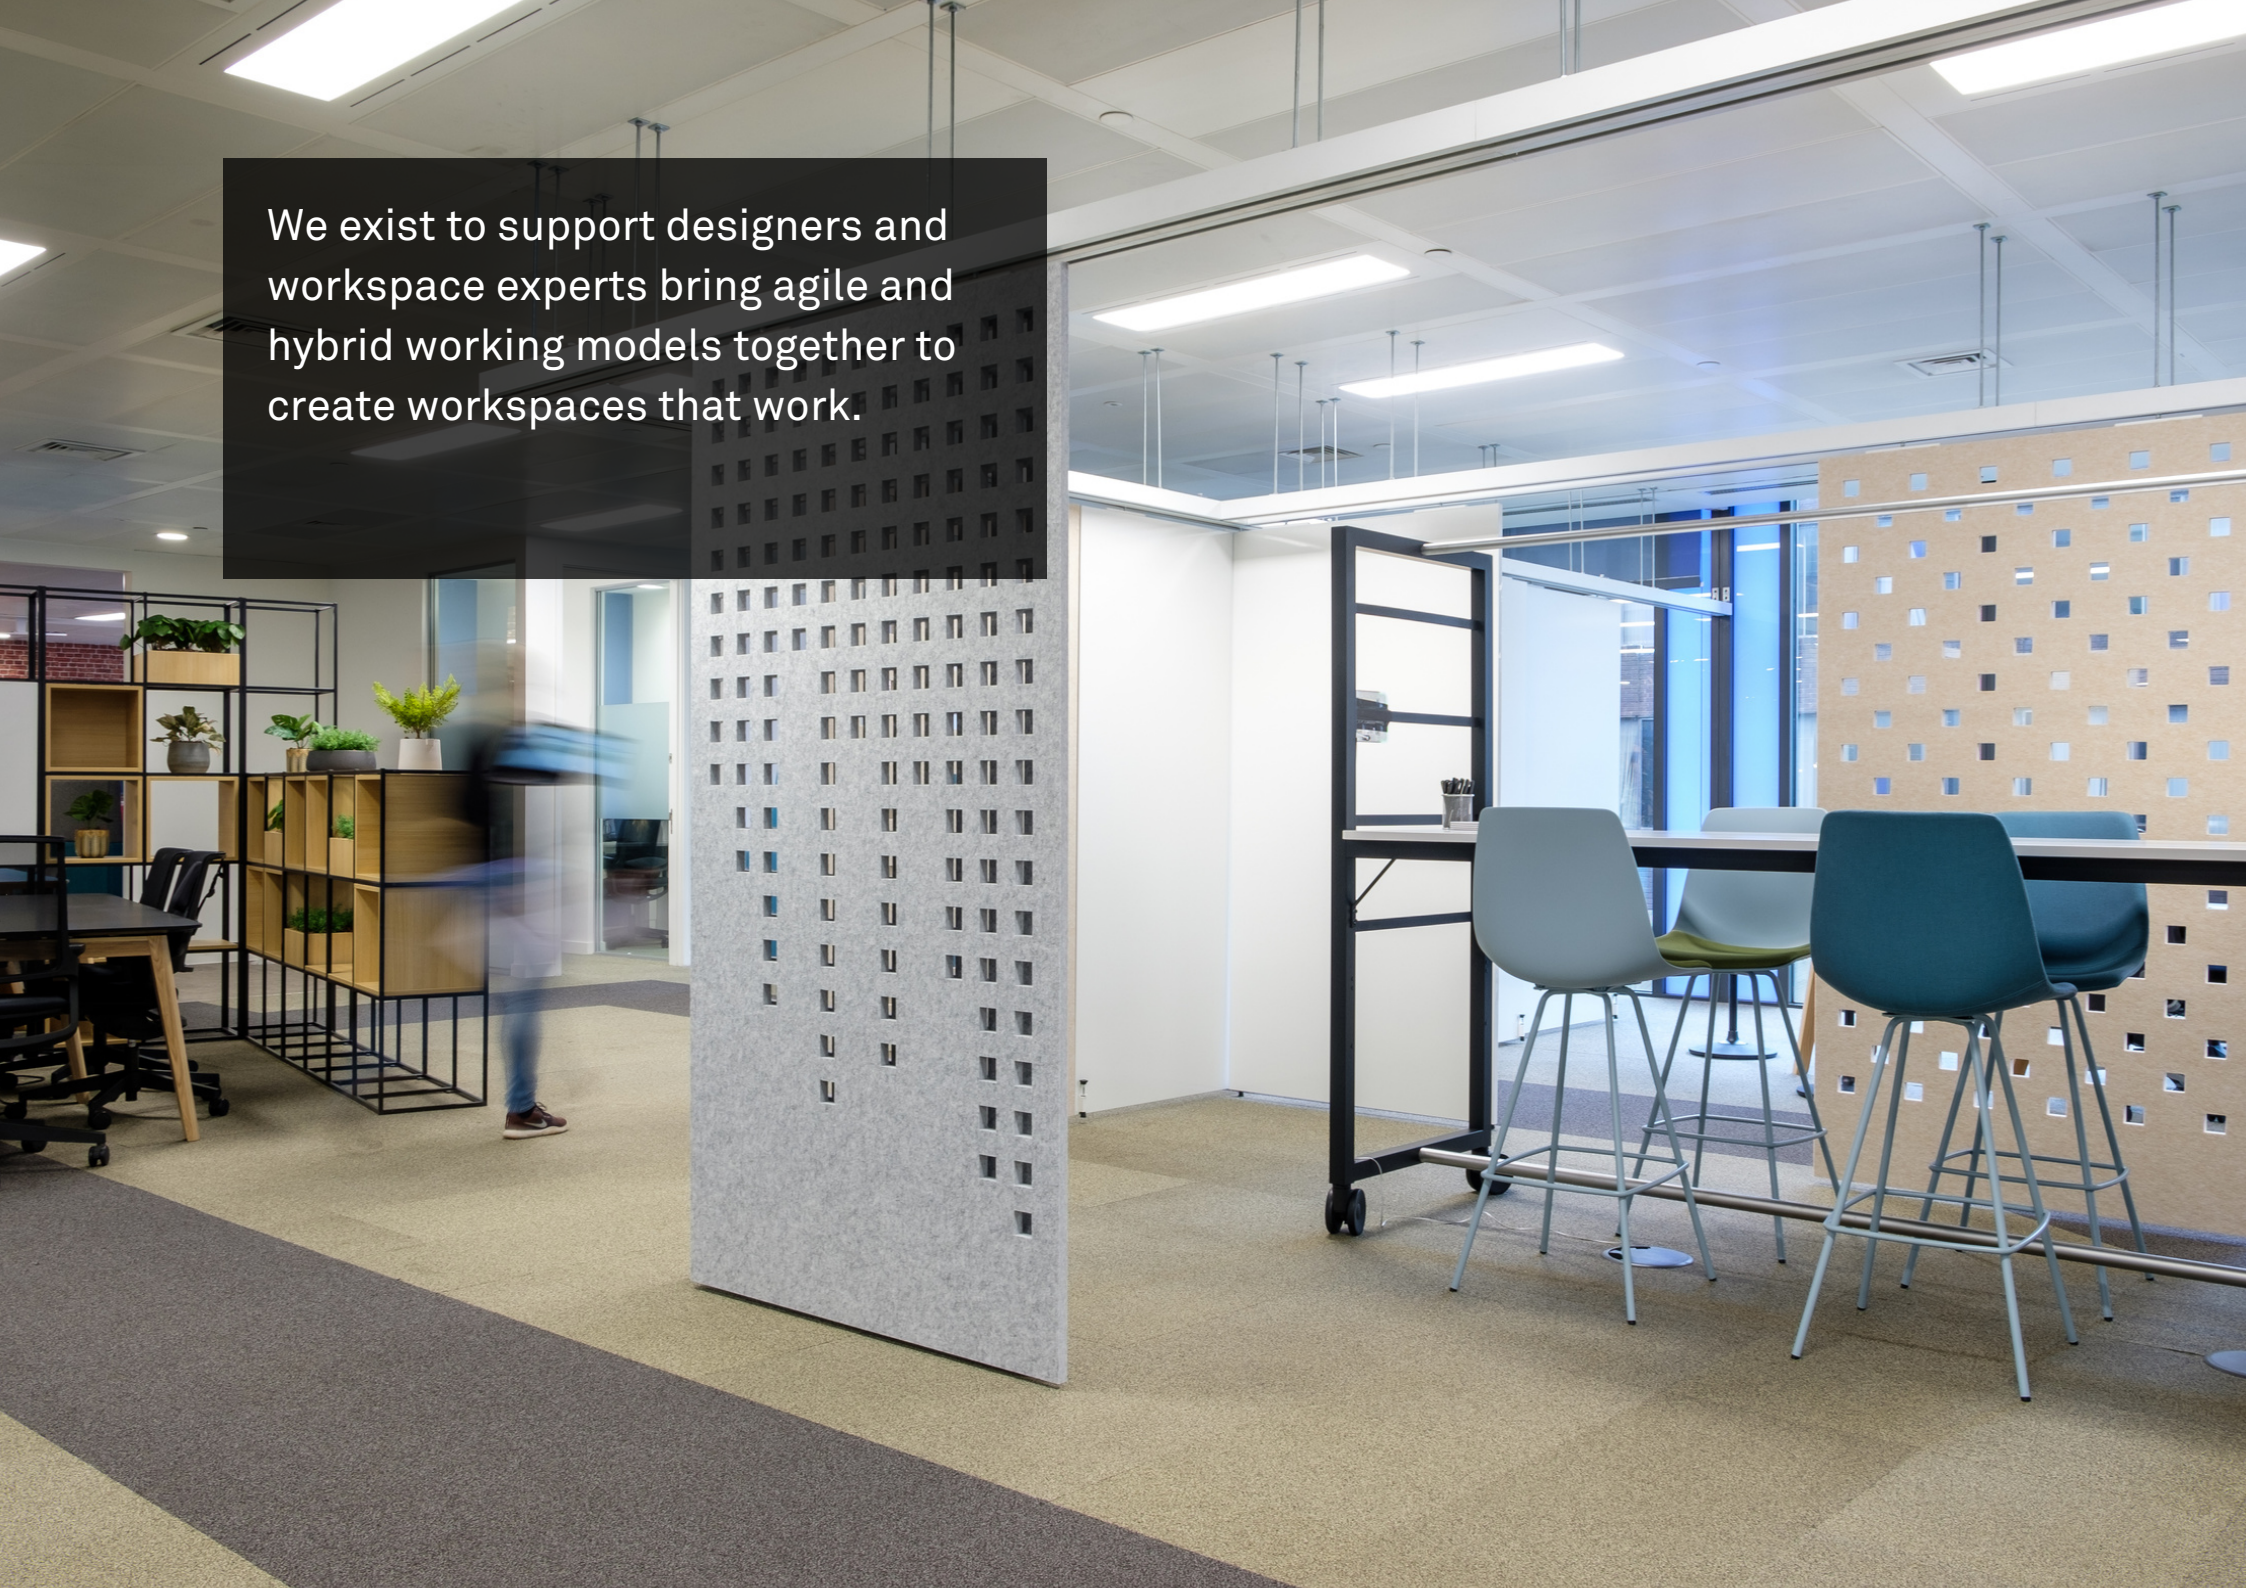

« Shaping Perfect Workspace »

WHO WE ARE

Creatif are a UK manufacturer of tailored moving walls, sliding panels and innovative acoustic solutions.

Our products enable infinitely reconfigurable and acoustically-comfortable workspaces...that work for the user.

We exist to support designers and workspace experts bring agile and hybrid working models together to create workspaces that work.

Static walls and inflexible spaces are a constraint to worker effectiveness. Truly open-plan workspaces don't support productivity.

Our sliding panels and moving walls solve all this.

VERA DUCKWORTH

A modern office interior featuring a kitchen bar with a grey countertop and dark cabinetry, a white subway tile backsplash, and a sink. In the foreground, three wooden bar stools with orange and white striped seats are positioned at the bar. To the right, several round white tables are surrounded by light blue chairs. The ceiling is a dark grid with circular recessed lighting. A wooden planter box with green plants is visible in the background.