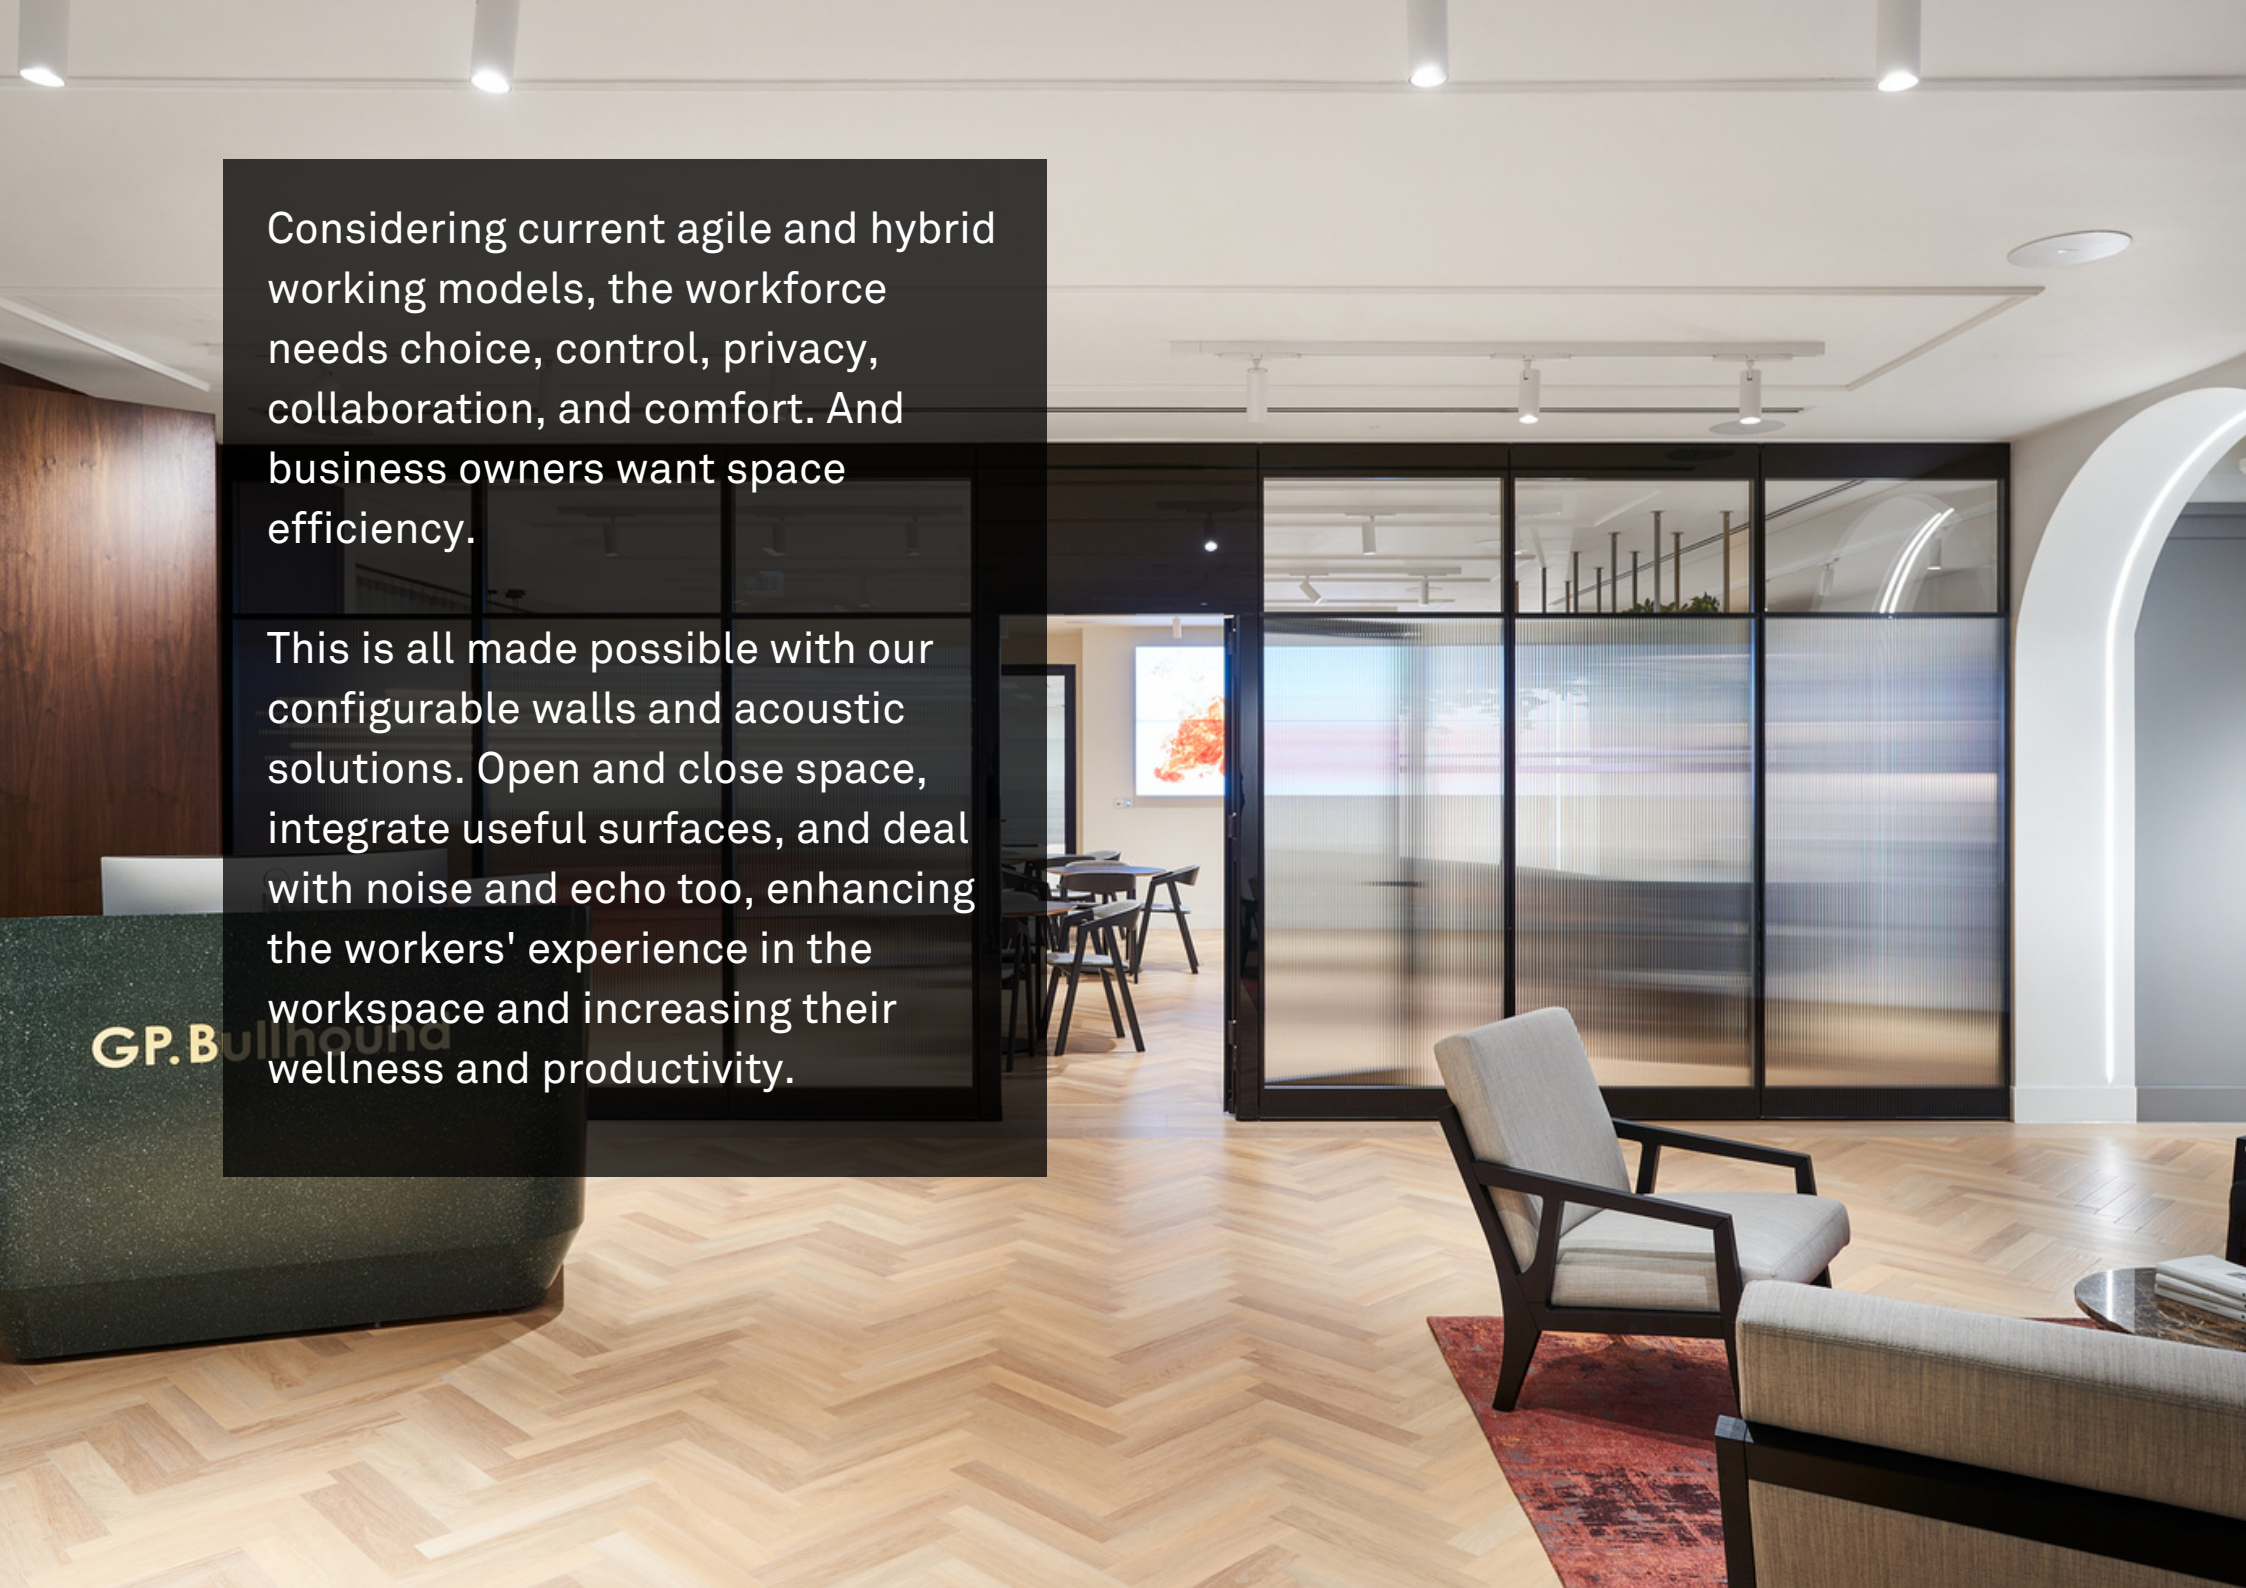

Considering current agile and hybrid working models, the workforce needs choice, control, privacy, collaboration, and comfort. And business owners want space efficiency.

This is all made possible with our configurable walls and acoustic solutions. Open and close space, integrate useful surfaces, and deal with noise and echo too, enhancing the workers' experience in the workspace and increasing their wellness and productivity.

GP. Bullhound