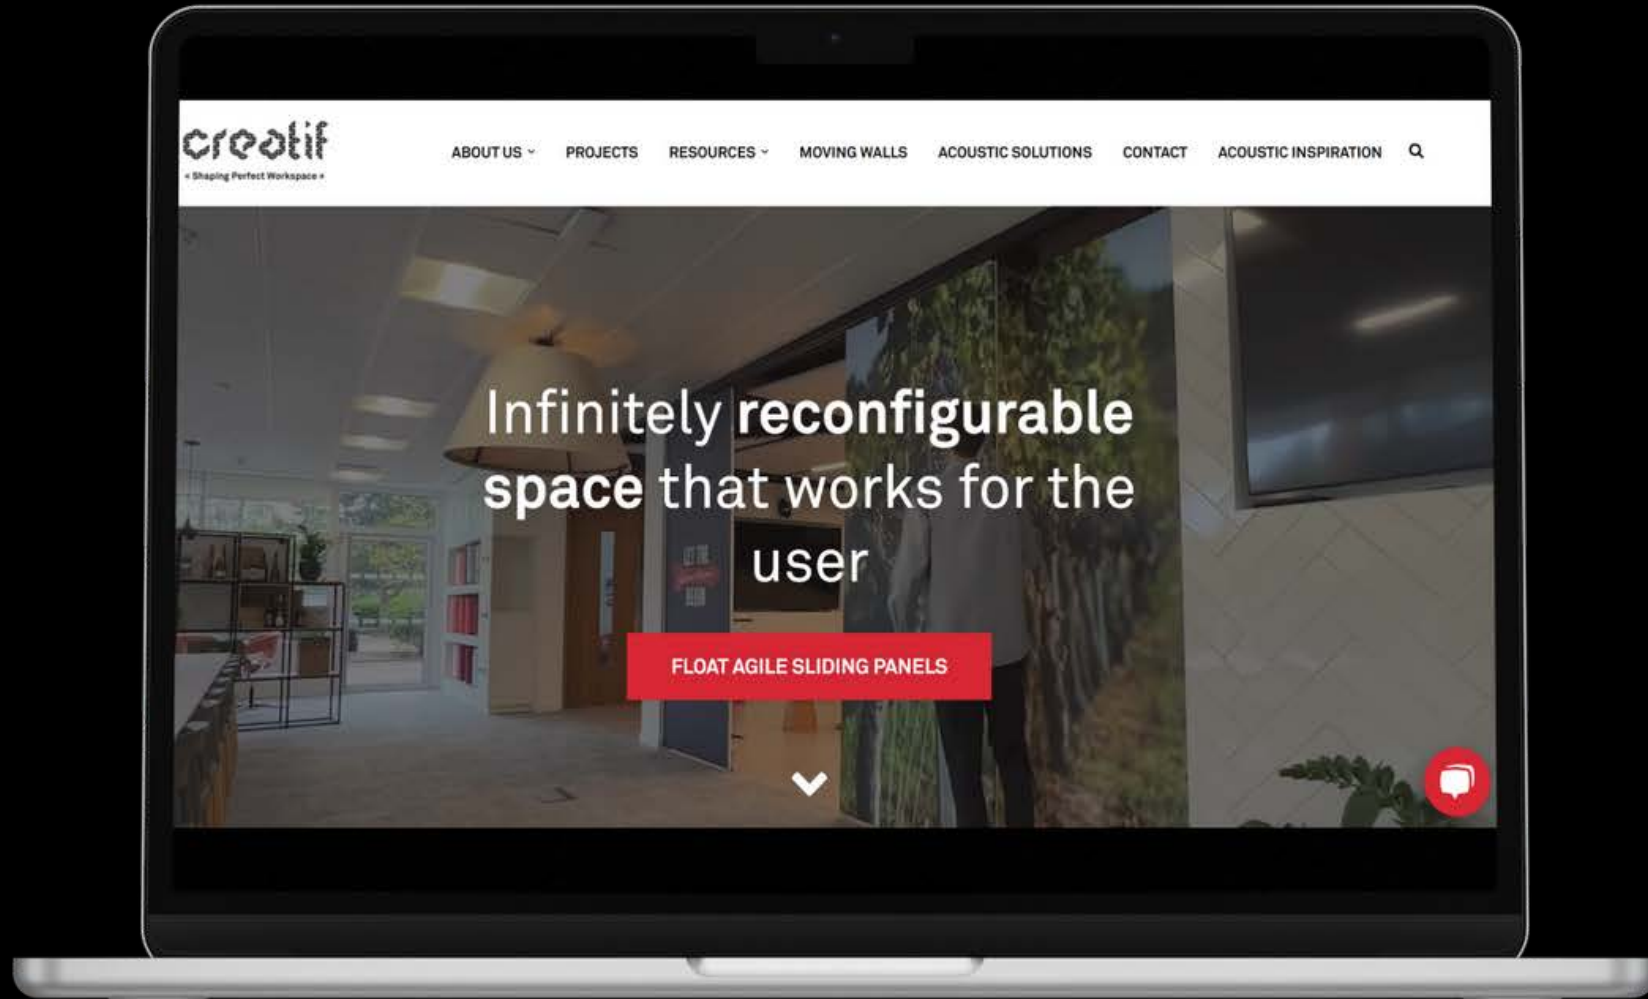

Visit www.creatif.org.uk to find out more

Creatif Architectural Products Ltd. Unit 2 National Road Business Park, National Road, Leeds, LS10 1TE
T: +44 (0) 113 270 1239