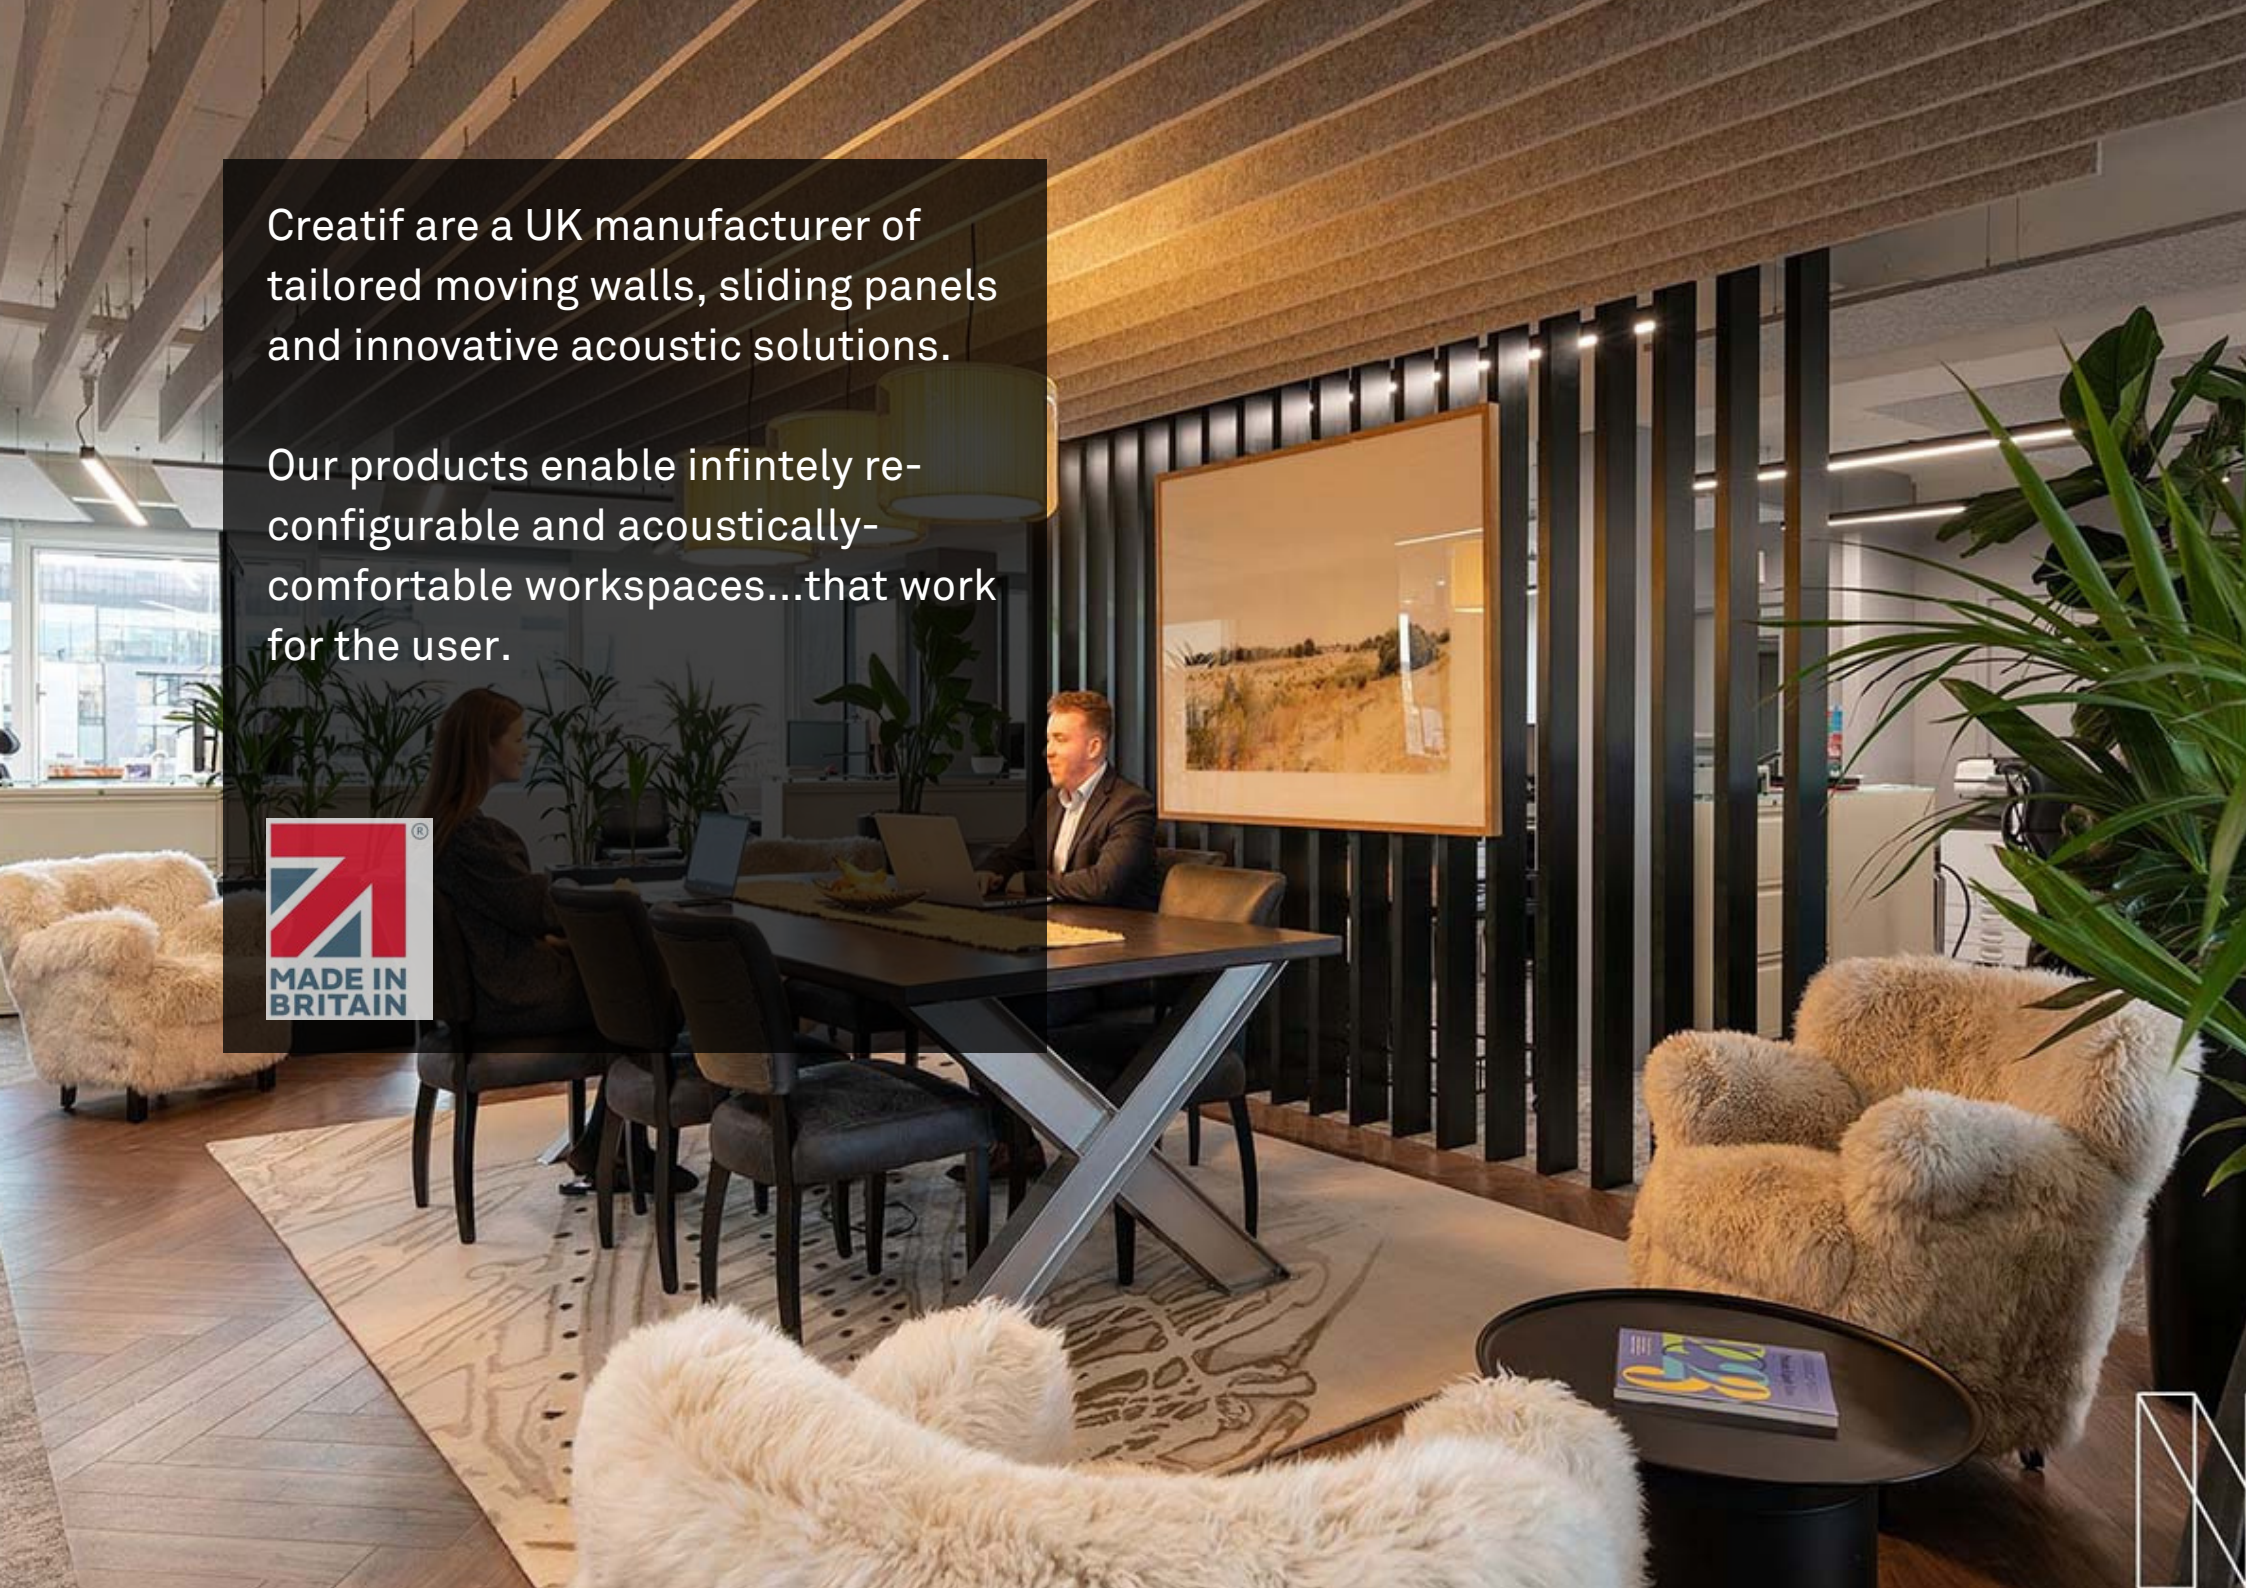

« Shaping Perfect Workspace »

WHO WE ARE

Creatif are a UK manufacturer of tailored moving walls, sliding panels and innovative acoustic solutions.

Our products enable infinitely reconfigurable and acoustically-comfortable workspaces...that work for the user.

We exist to support designers and workspace experts bring agile and hybrid working models together to create workspaces that work.

Static walls and inflexible spaces are a constraint to worker effectiveness. Truly open-plan workspaces don't support productivity.

Our sliding panels and moving walls solve all this.

VERA DUCKWORTH

A modern office interior featuring a kitchen bar with a grey countertop and dark cabinetry, a white subway tile backsplash, and a sink. In the foreground, three wooden bar stools with orange and white striped seats are positioned at the bar. To the right, several round white tables are surrounded by light blue chairs. The ceiling is a dark grid with circular recessed lighting. A wooden planter box with green plants is visible in the background.