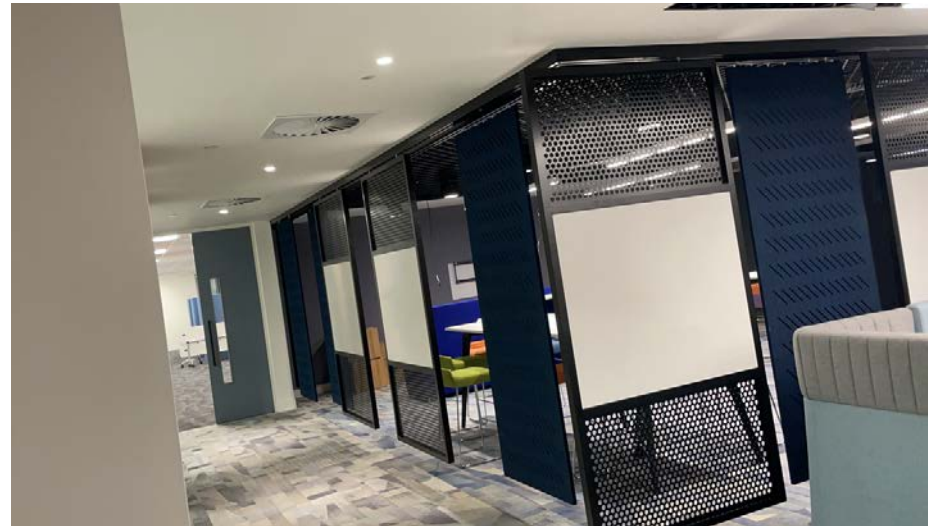

We exist to support designers and workspace experts bring agile and hybrid working models together to create workspaces that work.

Static walls and inflexible spaces are a constraint to worker effectiveness. Truly open-plan workspaces don't support productivity.

Our sliding panels and moving walls solve all this.

VERA DUCKWORTH

A modern office interior featuring a kitchen bar with a grey countertop and dark cabinetry, a white subway tile backsplash, and a sink. In the foreground, three wooden bar stools with orange and white striped seats are positioned at the bar. To the right, several round white tables are surrounded by light blue chairs. The ceiling is a dark grid with circular recessed lighting. A wooden planter box with green plants is visible in the background.

Considering current agile and hybrid working models, the workforce needs choice, control, privacy, collaboration, and comfort. And business owners want space efficiency.

This is all made possible with our configurable walls and acoustic solutions. Open and close space, integrate useful surfaces, and deal with noise and echo too, enhancing the workers' experience in the workspace and increasing their wellness and productivity.