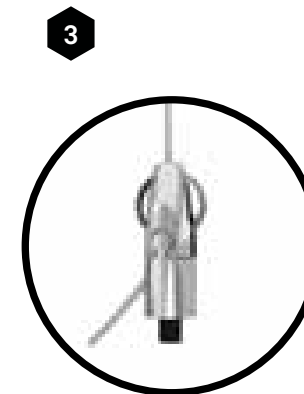

Available Hangers