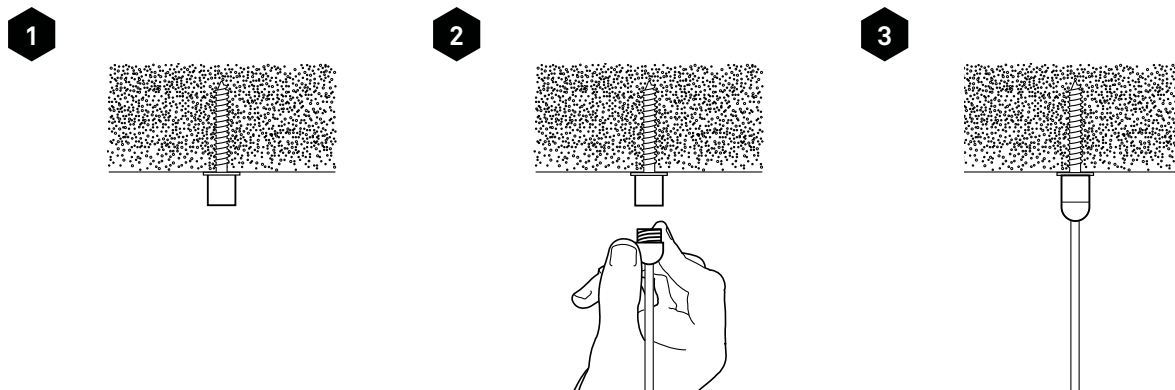

05_Top Hat

Safe Working Load:

Refer to hanger load ratings and safe working loads.

Material:

Housing - CZ121 Brass Alloy Finish - Nickel Plated

Approvals:

Lloyds certified

Features / Benefits

- » Aesthetic fixing for use with a wide range of Gripple hangers
- » Ideal when lighting/services are exposed
- » Two part construction for fast installation using M6 or $\emptyset$ 4.5 mm c/sunk screws. Also available for 1/4" UNC
- » Available for use with No.1 and No. 2 hangers with up to 5:1 safety factor
- » Comes as a ready-to-use kit with wire rope and Gripple hanger
- » Available in lengths from 1 m to 10 m (other lengths available upon request)
- » Independently certified

Installation

Fix using M6 or $\emptyset$ 4.5 mm c/sunk screw