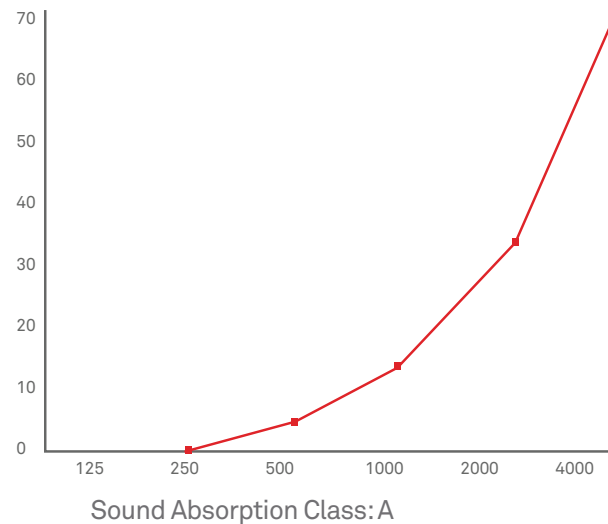

Wall-Mounted – 40mm