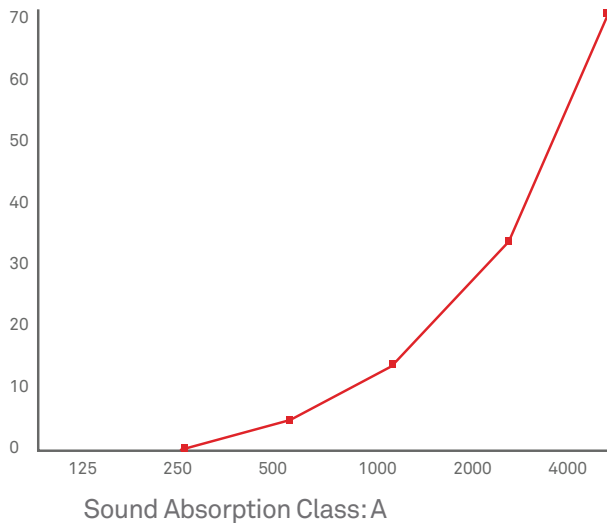

Baffles have been tested and offers Euroclass A2-s1, d0 in accordance with EN 13501 -1

Wall-Mounted – 25mm

Wall-Mounted – 40mm

Baffles

Rafts

06_Contact

If you have any questions about your ReSound panel(s), please get in touch;