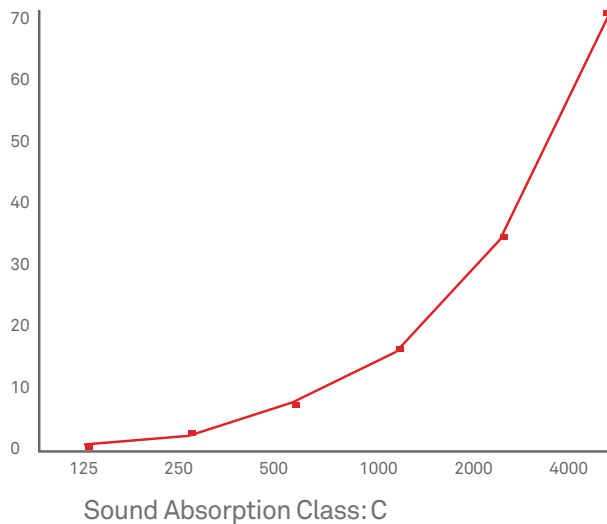

05_ Fire Safety and Acoustic Performance

ReSound core board has been tested and offers Class 0 fire rating to BS476: Part 6. Fabric facing complies with Class 1 to BS476: Part 7.

Class 0 fabrics can be supplied on request.

Baffles have been tested and offers Euroclass A2-s1, d0 in accordance with EN 13501 -1

Wall-Mounted – 25mm