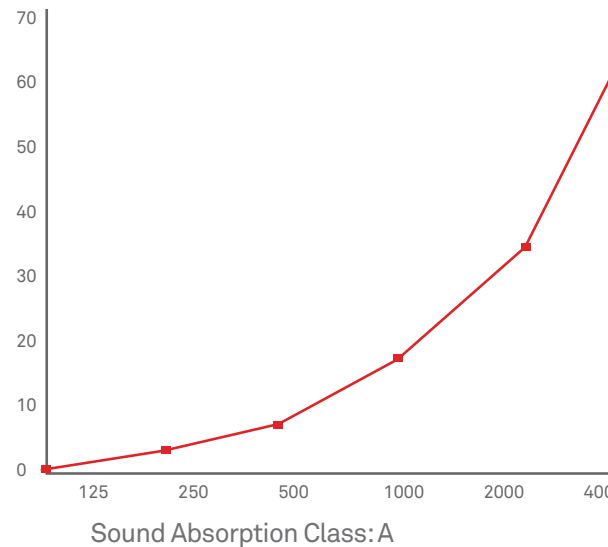

Baffles have been tested and offers Euroclass A2-s1, d0 in accordance with EN 13501 -1

Wall-Mounted – 25mm

Wall-Mounted – 40mm

Baffles

Rafts

06_Contact

If you have any questions about your ReSound panel(s), please get in touch;